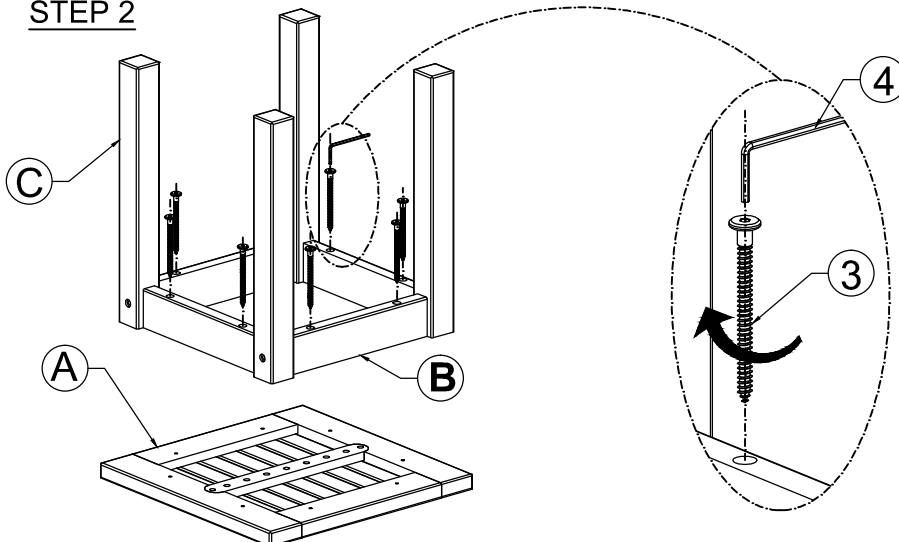

Douglas & Sance

WHITE

CLASSIC WHITE END TABLE - DN5218W ASSEMBLY INSTRUCTIONS

No	Hardware	Q.ty	(A) 1pc	(B) 2pcs
1	Allen Bolt M6x90 	04		
2	Crossing Nut M6x13 	04		
3	Allen Screw M7x60 	08		
4	Allen key 	01		

STEP 1

STEP 2

STEP 3