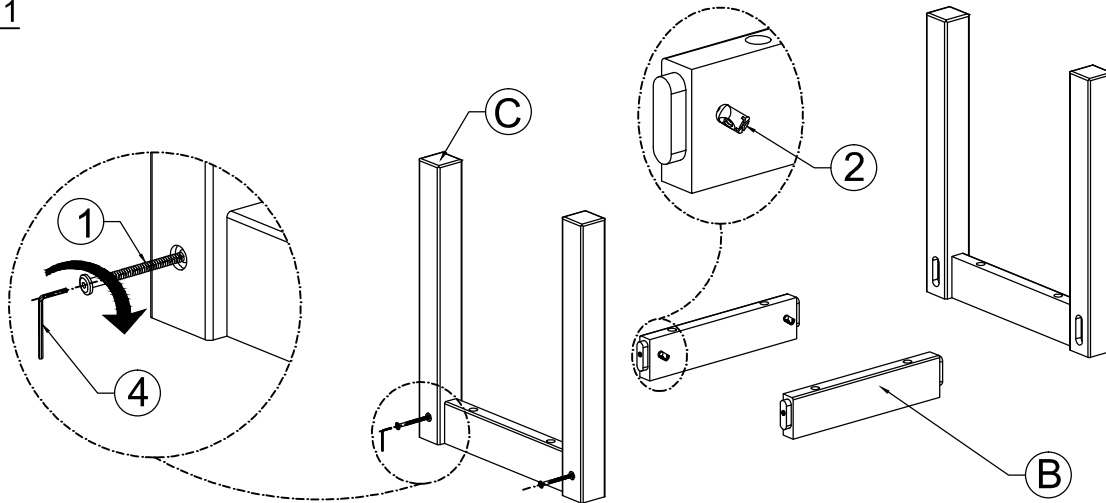

Douglas & Sance

WHITE

CLASSIC WHITE END TABLE - DN5218W ASSEMBLY INSTRUCTIONS

No	Hardware	Q.ty	(A) 1pc	(B) 2pcs
1	Allen Bolt M6x90 	04		
2	Crossing Nut M6x13 	04		
3	Allen Screw M7x60 	08		
4	Allen key 	01		

STEP 1

STEP 2

STEP 3