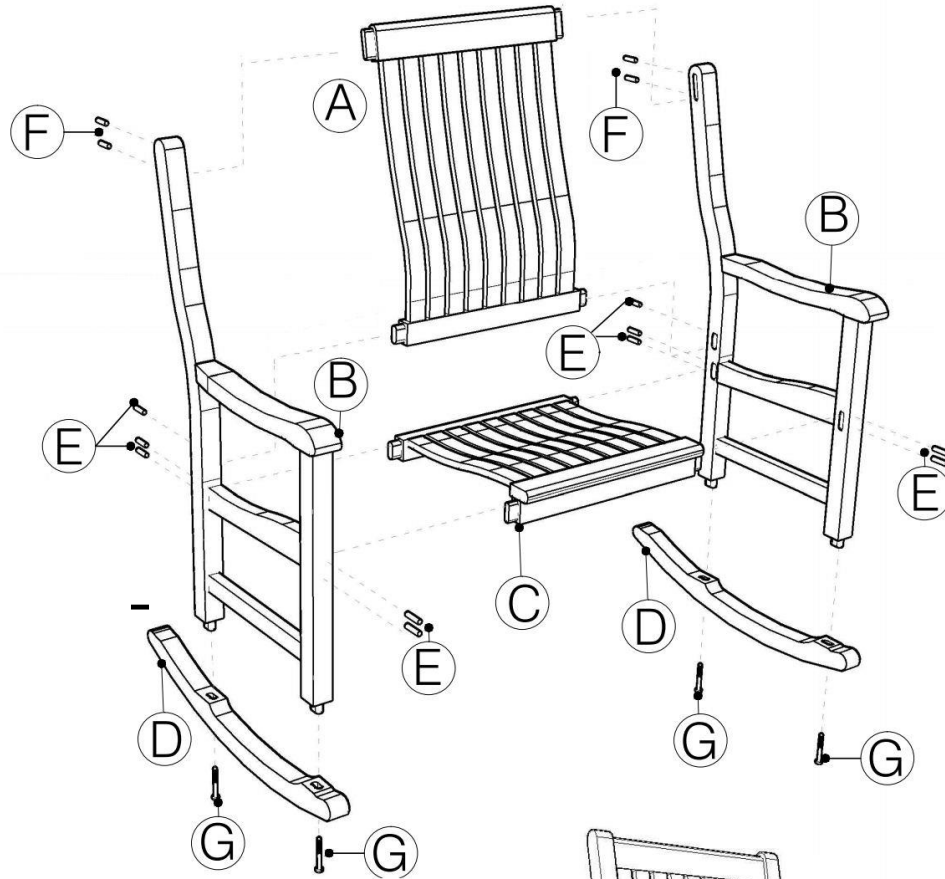

Douglas Nance Classic Rocking Chair DN-6301

(A)  1 Pc	(D)  2 Pcs L & R
(B)  2 Pcs L & R	(E) wood dowels (4 cm) 10 Pcs
(C)  1 Pc	(F) wood dowels (3 cm) 4 Pcs
	(G)  M6x5 cm brass 4 Pcs