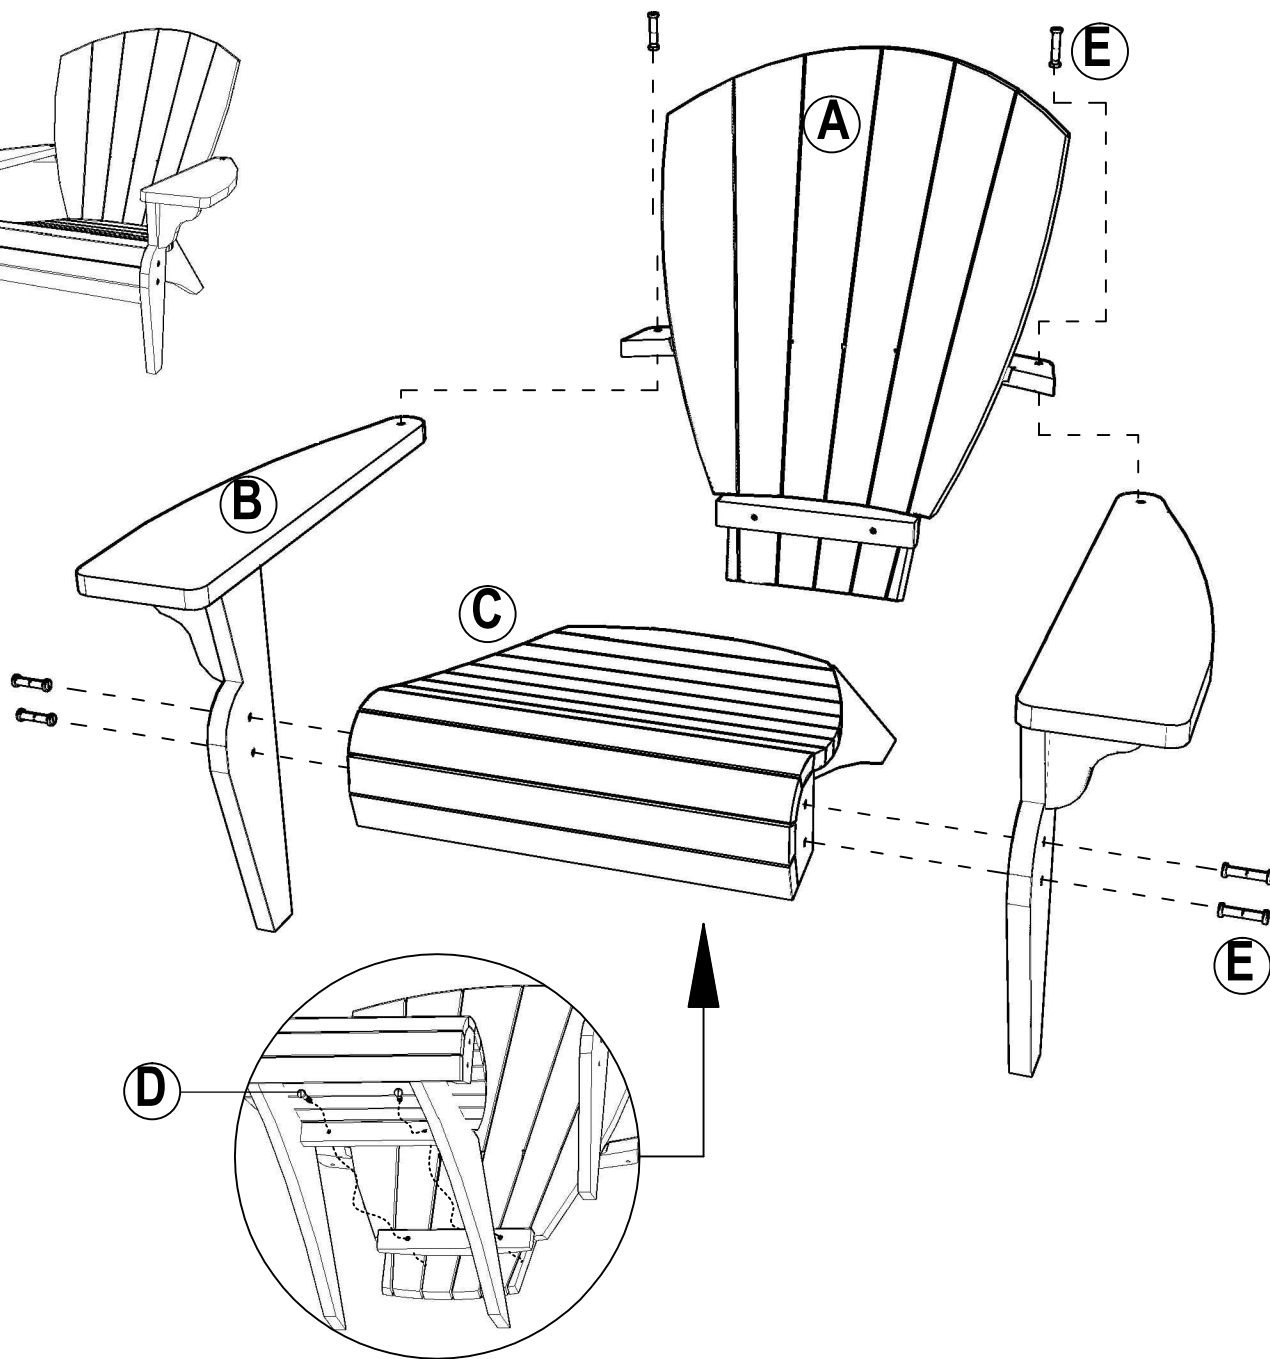

ASSEMBLY INSTRUCTIONS

Key Wester Adirondack Chair

A BACKREST
(1 Pcs)

B LEG
(2 Pcs L&R)

C SEATER
(1 Pcs)

Hardware

D M8x4.5 Brass
(2 Pcs)

E M9x5 Brass
(6 Pcs)