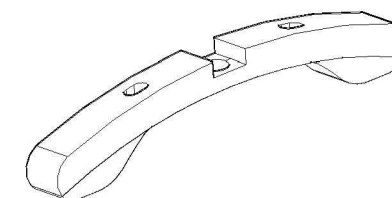

ASSEMBLY INSTRUCTIONS

Cayman 48" Round conversation table

A TOP
(1 Pcs)

B LEG
(4 Pcs)

C PEDESTAL
(1 Pcs)

D PEDESTAL (bottom)
(1 Pcs)

Hardware

E M6x7 Brass

(4 Pcs)

F M9x8.5 Brass

(8 Pcs)