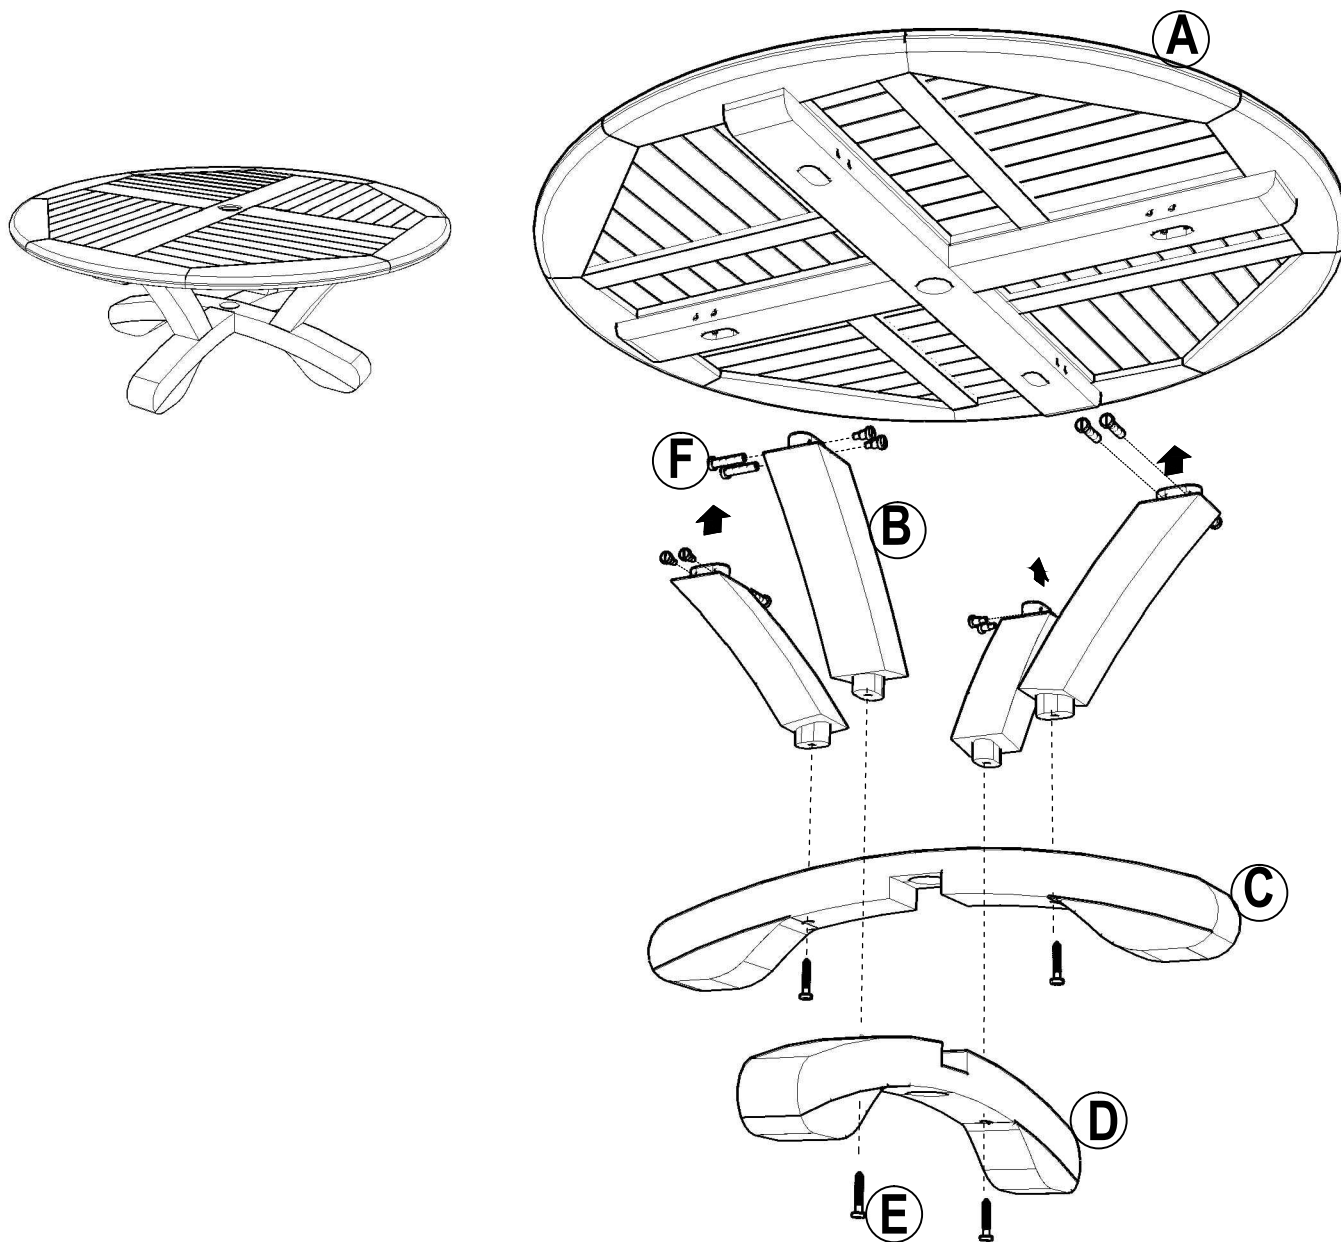

ASSEMBLY INSTRUCTIONS

Cayman 48" Round conversation table

A TOP
(1 Pcs)

B LEG
(4 Pcs)

C PEDESTAL
(1 Pcs)

D PEDESTAL (bottom)
(1 Pcs)

Hardware

E M6x7 Brass

(4 Pcs)

F M9x8.5 Brass

(8 Pcs)