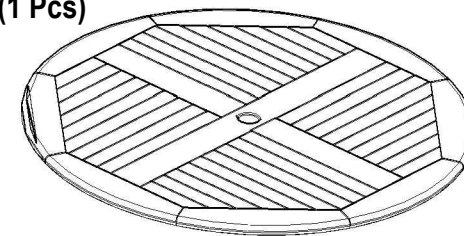

ASSEMBLY INSTRUCTIONS

Cayman 48" Round conversation table

A TOP
(1 Pcs)

B LEG
(4 Pcs)

C PEDESTAL
(1 Pcs)

D PEDESTAL (bottom)
(1 Pcs)

Hardware

E M6x7 Brass

(4 Pcs)

F M9x8.5 Brass

(8 Pcs)