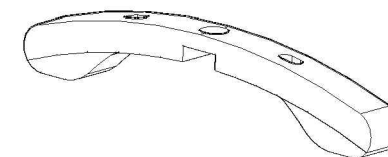

ASSEMBLY INSTRUCTIONS

Cayman 48" Round conversation table

A TOP
(1 Pcs)

B LEG
(4 Pcs)

C PEDESTAL
(1 Pcs)

D PEDESTAL (bottom)
(1 Pcs)

Hardware

E M6x7 Brass

(4 Pcs)

F M9x8.5 Brass

(8 Pcs)