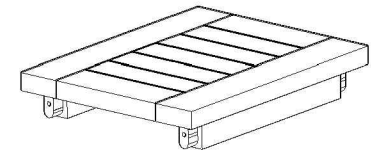

ASSEMBLY INSTRUCTIONS

Classic 21" round side table w table

A Top
(1 Pcs)

B Shelf
(1 Pcs)

C Leg
(2 Pcs L&R)

Hardware

C M9x5 Brass

(8 Pcs)