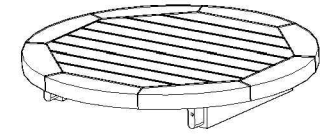

ASSEMBLY INSTRUCTIONS

Classic 21" round side table w table

A Top
(1 Pcs)

B Shelf
(1 Pcs)

C Leg
(2 Pcs L&R)

Hardware

C M9x5 Brass

(8 Pcs)