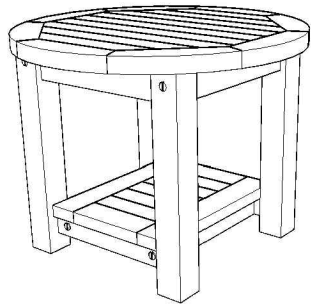

ASSEMBLY INSTRUCTIONS

Classic 21" round side table w table

A Top
(1 Pcs)

B Shelf
(1 Pcs)

C Leg
(2 Pcs L&R)

Hardware

C M9x5 Brass

(8 Pcs)