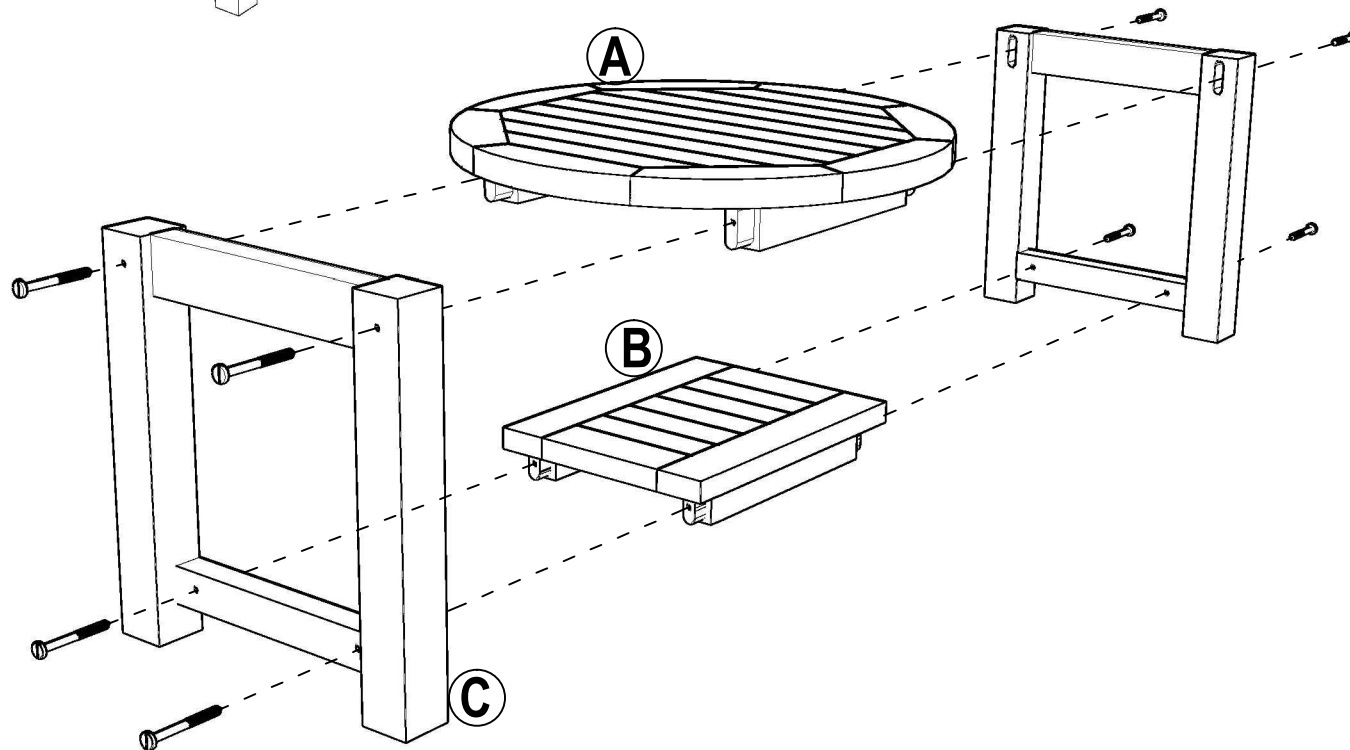

ASSEMBLY INSTRUCTIONS

Classic 21" round side table w table

A Top
(1 Pcs)

B Shelf
(1 Pcs)

C Leg
(2 Pcs L&R)

Hardware

C M9x5 Brass

(8 Pcs)