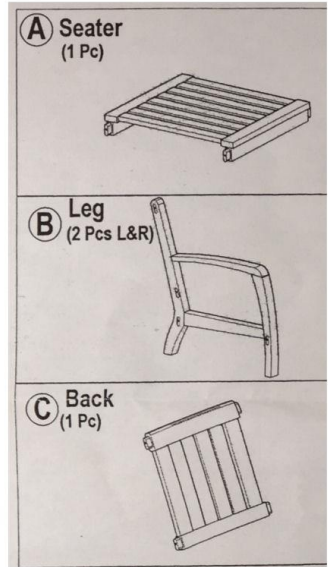

**Douglas Nance Somerset Club Chair**  
**DN-2301**

ASSEMBLY INSTRUCTIONS

**Somerset Club Chair (DN2301)**

**Hardware**