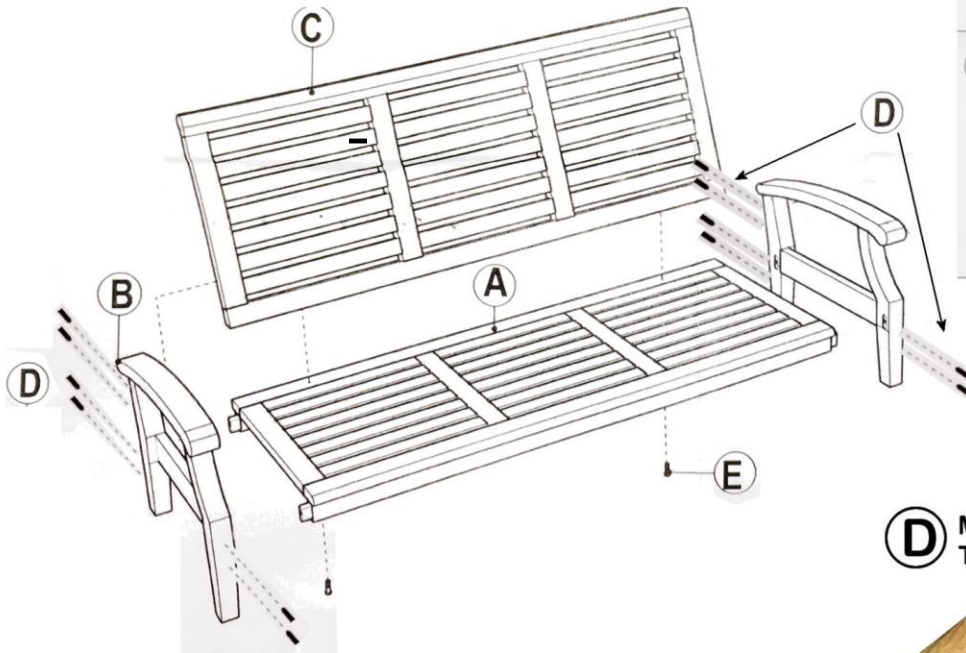

Douglas Nance Cayman Sofa DN-2203

ASSEMBLY INSTRUCTIONS

Cayman Sofa (DN2203)

Hardware

D M8 X 5
TEAK DOWEL

E M8 X 4.5
BRASS BOLT