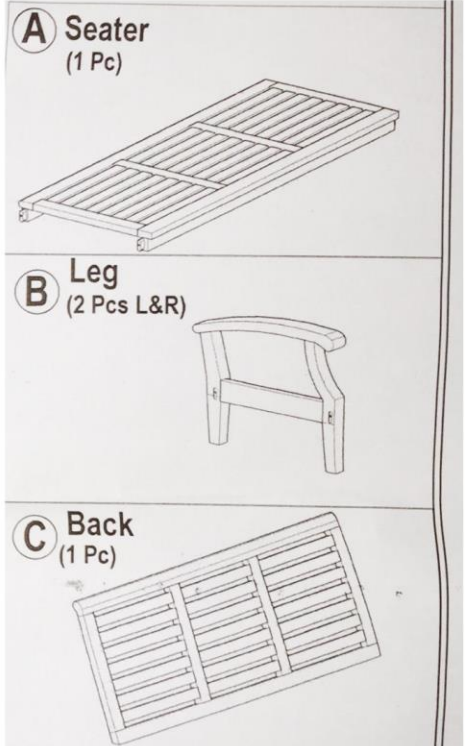

Douglas Nance Cayman Sofa DN-2203

ASSEMBLY INSTRUCTIONS

Cayman Sofa (DN2203)

Hardware

D M8 X 5
TEAK DOWEL

E M8 X 4.5
BRASS BOLT