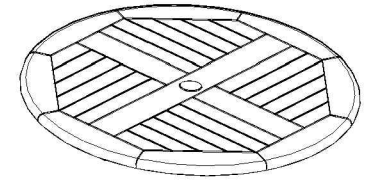

# ASSEMBLY INSTRUCTIONS

## Cayman 36" Round conversation table

**A** TOP  
(1 Pcs)

**B** LEG  
(4 Pcs)

**C** PEDESTAL  
(1 Pcs)

**D** PEDESTAL (bottom)  
(1 Pcs)

### Hardware

**E** M6x7 Brass

(4 Pcs)

**F** M9x6.5 Brass

(8 Pcs)