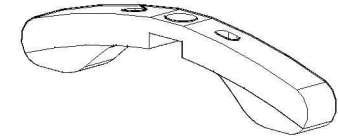

## Cayman 36" Round conversation table

**A** TOP  
(1 Pcs)

**B** LEG  
(4 Pcs)

**C** PEDESTAL  
(1 Pcs)

**D** PEDESTAL (bottom)  
(1 Pcs)

### Hardware

**E** M6x7 Brass

(4 Pcs)

**F** M9x6.5 Brass

(8 Pcs)