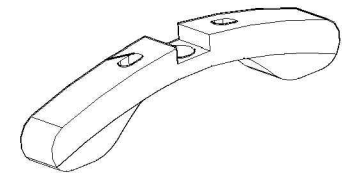

## Cayman 36" Round conversation table

**A** TOP  
(1 Pcs)

**B** LEG  
(4 Pcs)

**C** PEDESTAL  
(1 Pcs)

**D** PEDESTAL (bottom)  
(1 Pcs)

### Hardware

**E** M6x7 Brass

(4 Pcs)

**F** M9x6.5 Brass

(8 Pcs)