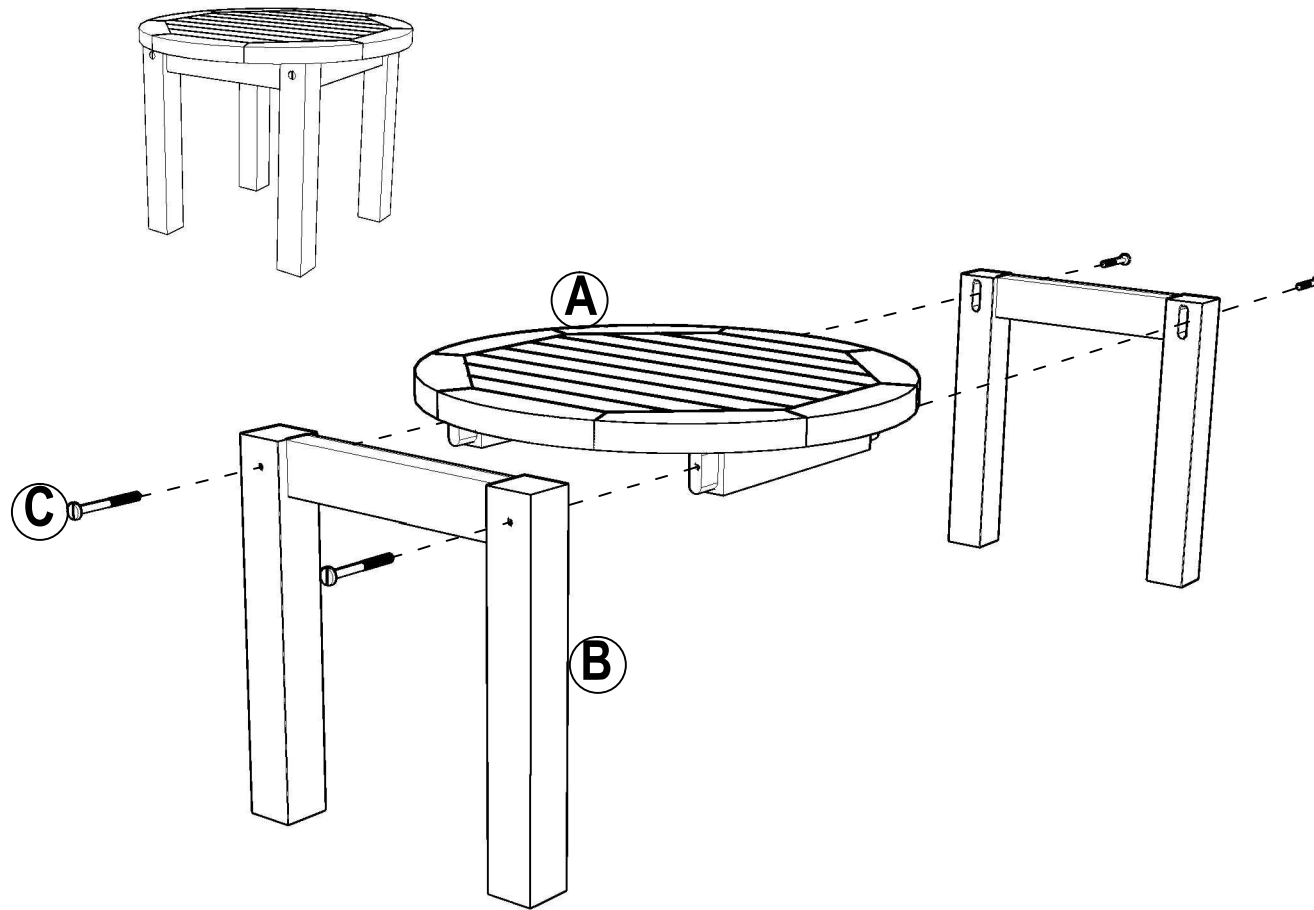

ASSEMBLY INSTRUCTIONS

Classic 21" round side table

A Top
(1 Pcs)

B Leg
(2 Pcs L&R)

Hardware

C M9x5 Brass

(4 Pcs)